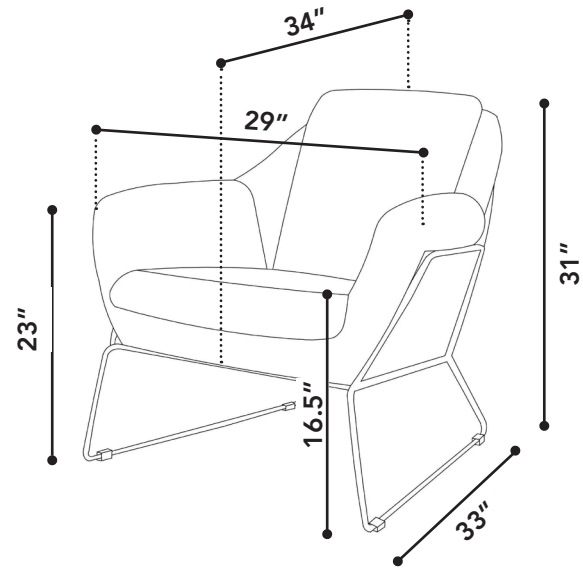

Jasper

lounge chair

size

29" x 33" x 31"

packaging details

# of boxes	1
qty. / box	1
box size 1	32" x 32" x 26"
gw	26 kg
nw	23 kg
cuft	14.98
cbm	0.44

lounge chair

color

cream, smoke

technical details

boucle fabric

rub count: >15,000

content: 93% polyester, 7% acrylic

light black iron frame

seat height 16.5" | seat depth 20"