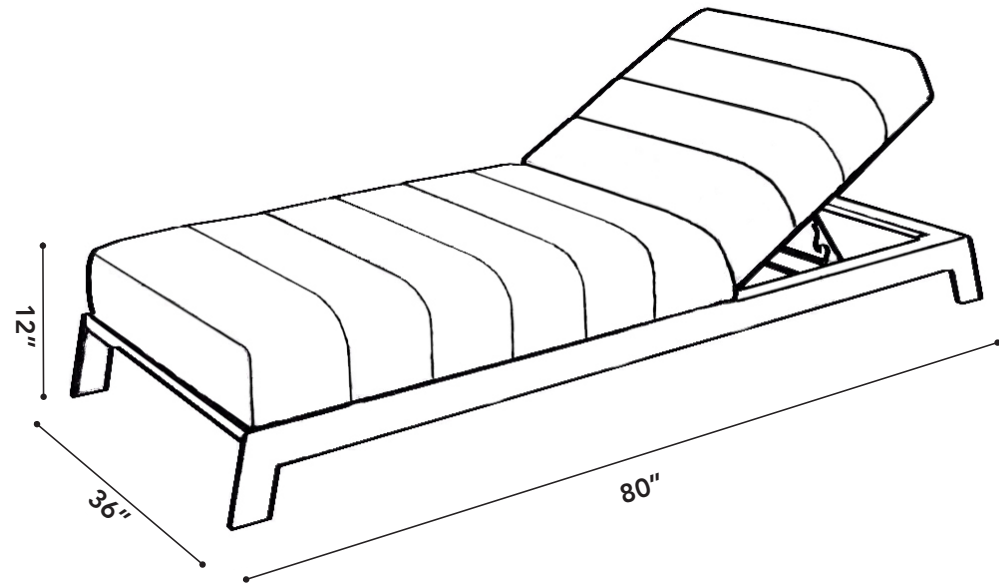

Hanlan

lounger

size

80" x 36" x 15"

packaging details

of boxes 1

qty. / box 1

box size 1 81" x 37" x 16"

gw 34.4 kg

nw 25.6 kg

cuft 27.94

cbm 0.85

lounger

color

heather grey

technical details