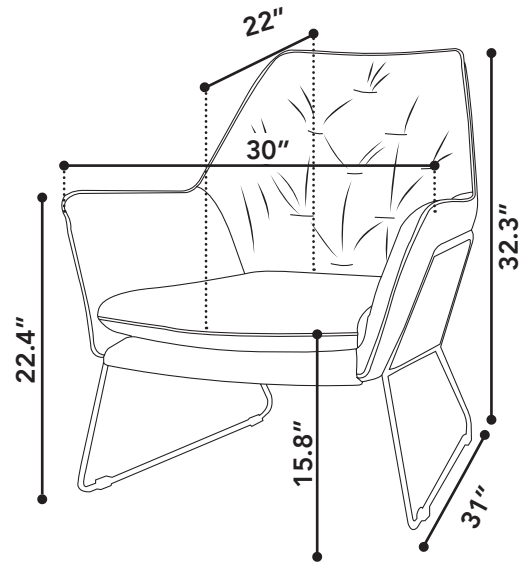

Jasmine

lounge chair

size

30" x 31" x 32"

packaging details

of boxes 1

qty. / box 1

box size 1 31" x 32" x 33"

gw 18 kg

nw 16 kg

cuft -

cbm -

dining chair

color

whiskey, vintage black

technical details

antique leather

black iron frame

seat height: 15.75"

seat depth: 22"