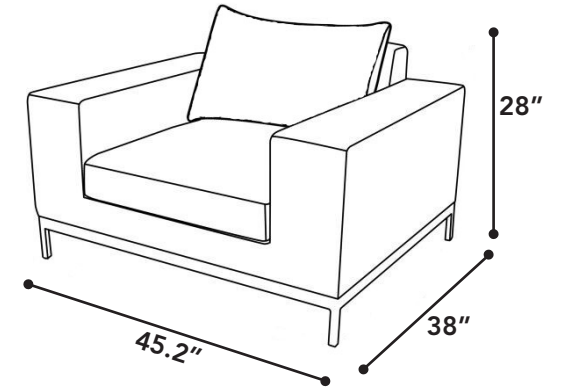

Jericho

love seat

size

72" x 38" x 28"

packaging details

# of boxes	1
qty. / box	1
box size 1	73" x 39" x 29"
gw	36.2 kg
nw	29.2 kg
cuft	47.41
cbm	1.32

chair

45" x 38" x 28"

packaging details

# of boxes	1
qty. / box	1
box size 1	46" x 39" x 29"
gw	24.4 kg
nw	18.5 kg
cuft	29.37
cbm	0.83

love seat, chair

color

charcoal grey

technical details

- black aluminum frame
- 100% sunbrella frame
- foam seat & back cushions