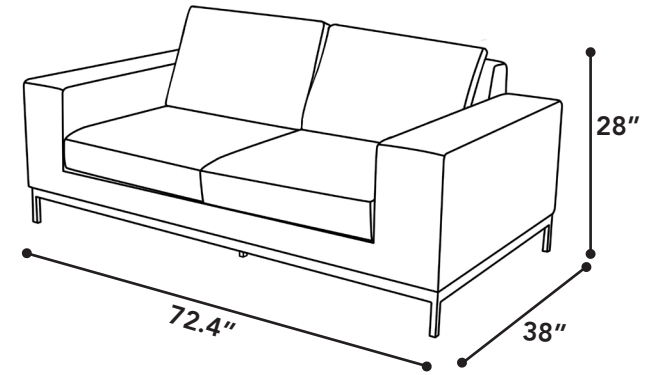

Jericho

love seat

size

72" x 38" x 28"

packaging details

# of boxes	1
qty. / box	1
box size 1	73" x 39" x 29"
gw	36.2 kg
nw	29.2 kg
cuft	47.41
cbm	1.32

chair

45" x 38" x 28"

packaging details

# of boxes	1
qty. / box	1
box size 1	46" x 39" x 29"
gw	24.4 kg
nw	18.5 kg
cuft	29.37
cbm	0.83

love seat, chair

color

charcoal grey

technical details

- black aluminum frame
- 100% sunbrella frame
- foam seat & back cushions