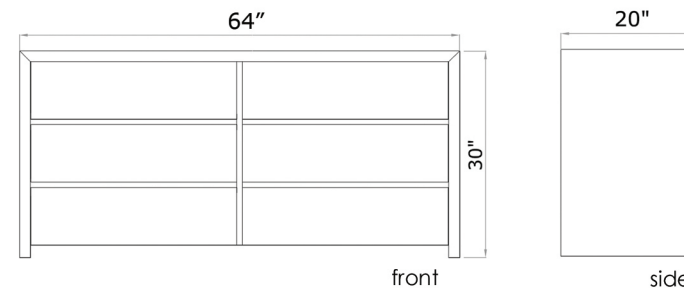

Blanche

night table

size

24" x 18" x 16"

packaging details

# of boxes	1
qty. / box	1
box size	27" x 21" x 18"
gw	26 kg
nw	24 kg
cuft	6
cbm	0.16

6-drawer chest

size

24" x 20" x 49"

packaging details

# of boxes	1
qty. / box	1
box size	27" x 21" x 52"
gw	63 kg
nw	61 kg
cuft	17
cbm	0.45

NIGHT TABLE

double dresser

size

64" x 20" x 30"

packaging details

# of boxes	1
qty. / box	1
box size	67" x 22" x 32"
gw	101 kg
nw	96 kg
cuft	29
cbm	0.80

night table, dresser, chest

color

white, stone - high gloss

walnut - veneer

technical details

- miter-cut corners
- 45° angle pull out drawers
- soft-close drawer mechanism