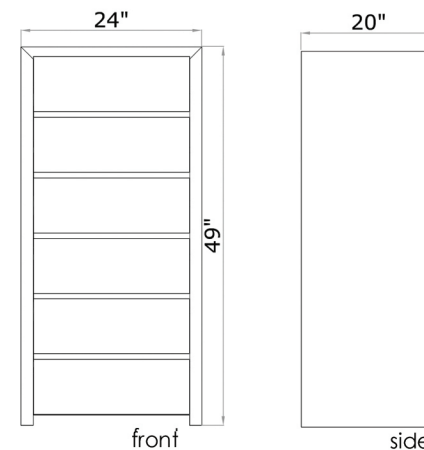

Blanche

night table

size

24" x 18" x 16"

packaging details

# of boxes	1
qty. / box	1
box size	27" x 21" x 18"
gw	26 kg
nw	24 kg
cuft	6
cbm	0.16

6-drawer chest

size

24" x 20" x 49"

packaging details

# of boxes	1
qty. / box	1
box size	27" x 21" x 52"
gw	63 kg
nw	61 kg
cuft	17
cbm	0.45

double dresser

size

64" x 20" x 30"

packaging details

# of boxes	1
qty. / box	1
box size	67" x 22" x 32"
gw	101 kg
nw	96 kg
cuft	29
cbm	0.80

night table, dresser, chest

color

white, stone - high gloss

walnut - veneer

technical details

- miter-cut corners
- 45° angle pull out drawers
- soft-close drawer mechanism

CHEST