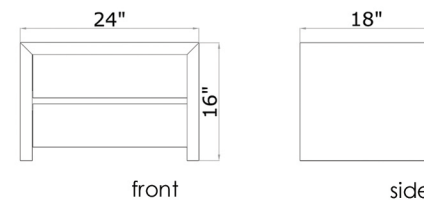

Blanche

night table

size

24" x 18" x 16"

packaging details

# of boxes	1
qty. / box	1
box size	27" x 21" x 18"
gw	26 kg
nw	24 kg
cuft	6
cbm	0.16

6-drawer chest

size

24" x 20" x 49"

packaging details

# of boxes	1
qty. / box	1
box size	27" x 21" x 52"
gw	63 kg
nw	61 kg
cuft	17
cbm	0.45

NIGHT TABLE

double dresser

size

64" x 20" x 30"

packaging details

# of boxes	1
qty. / box	1
box size	67" x 22" x 32"
gw	101 kg
nw	96 kg
cuft	29
cbm	0.80

night table, dresser, chest

color

white, stone - high gloss

walnut - veneer

technical details

- miter-cut corners
- 45° angle pull out drawers
- soft-close drawer mechanism