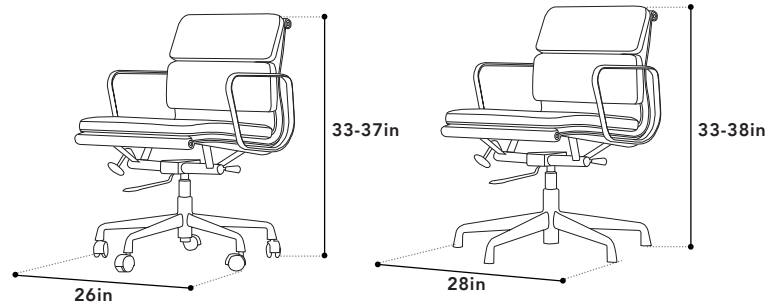

FEATURES

The Hawk Office Chair combines sleek design with exceptional functionality, featuring 360-degree swivel capabilities, a tilt function, and adjustable height to ensure personalized comfort. Built with solid steel legs and a durable aluminum armrest and frame, it boasts a black powder-coated base and arms for a modern touch, making it ideal for contract-grade use. Available with or without castors in tall or low, this chair is perfect for any workspace.

COLOR BLACK/BLACK
MATERIAL LEATHER

FEATURES 360 SWIVEL, TILT FUNCTION, ADJUSTABLE HEIGHT, SOLID STEEL LEGS, ALUMINUM ARMREST AND FRAME, MATTE BLACK PC, CONTRACT GRADE

DIMENSIONS LOW (W/ CASTORS)

WIDTH 26"
DEPTH 26"
HEIGHT 33-37"
SH 18-22" **SD** 17"
ARM WIDTH 23"
WEIGHT CAP 120kg

DIMENSIONS LOW (W/ GLIDERS)

WIDTH 28"
DEPTH 28"
HEIGHT 33-38"
SH 18-23" **SD** 17"
ARM WIDTH 23"
WEIGHT CAP 120kg

DIMENSIONS TALL (W/ CASTORS)

WIDTH 26"
DEPTH 26"
HEIGHT 42-47"
SH 18-22" **SD** 17"
ARM WIDTH 23"
WEIGHT CAP 120kg

DIMENSIONS TALL (W/ GLIDERS)

WIDTH 28"
DEPTH 28"
HEIGHT 42-48"
SH 18-23" **SD** 17"
ARM WIDTH 23"
WEIGHT CAP 120kg