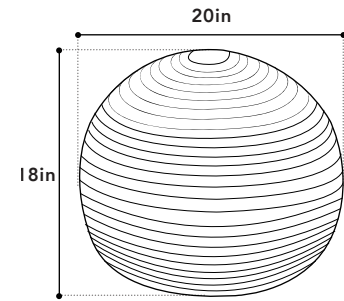

COLOR NUDE
MATERIAL KNIT

CONTENT 100% WOOL
RUB COUNT <15,000

DIMENSIONS

WIDTH 20"
DEPTH 20"
HEIGHT 18"
WEIGHT CAP 80kg

LOUNGE CHAIR 1/1

BOX WIDTH 21"
BOX DEPTH 21"
BOX HEIGHT 19"
BOX WEIGHT 5N | 6G
PACKAGING SOFT