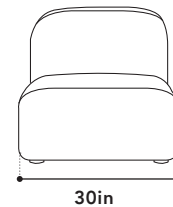

COLOR TORTILLA
MATERIAL BOUCLÉ

CONTENT 90% POLY, 10% RAYON
RUB COUNT <3000

DIMENSIONS

WIDTH 107"
DEPTH 37-68.5"
HEIGHT 27"
WEIGHT CAP 250kg

SEAT HEIGHT 16"
SEAT DEPTH 23-53.5"
LEG HEIGHT 2"
BACKREST HEIGHT 15"

ARMLESS

WIDTH 30"
DEPTH 37"
HEIGHT 27"
PACKAGING SOFT

BOX WIDTH 31"
BOX DEPTH 38"
BOX HEIGHT 28"
BOX WEIGHT 24N | 25.5G

LAF/RAF

WIDTH 40"
DEPTH 37"
HEIGHT 27"
PACKAGING SOFT

BOX WIDTH 41"
BOX DEPTH 38"
BOX HEIGHT 28"
BOX WEIGHT 28N | 29.5G

CHAISE LAF/RAF

WIDTH 37"
DEPTH 68.5"
HEIGHT 27"
PACKAGING SOFT

BOX WIDTH 38"
BOX DEPTH 70"
BOX HEIGHT 28"
BOX WEIGHT 43N | 45G