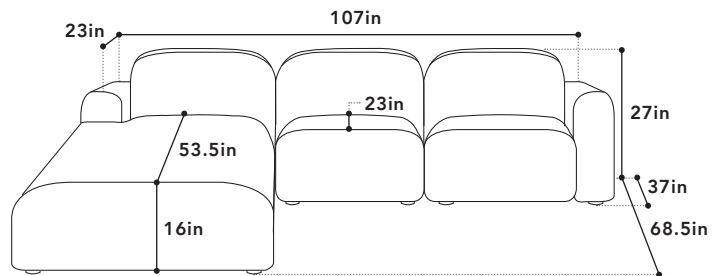

FEATURES

The 3 piece Arcos sectional is wrapped in a luxurious multi-dimensional and durable fabric. This piece features the best of both worlds as this neat tight back upholstery offers a structured yet comfortable curved silhouette. With it's soft rounded edges this stylish piece creates balance in your space.

COLOR TORTILLA
MATERIAL BOUCLÉ

CONTENT 90% POLY, 10% RAYON
RUB COUNT <3000

DIMENSIONS

WIDTH 107"
DEPTH 37-68.5"
HEIGHT 27"
WEIGHT CAP 250kg

SEAT HEIGHT 16"
SEAT DEPTH 23-53.5"
LEG HEIGHT 2"
BACKREST HEIGHT 15"

ARMLESS

WIDTH 30"
DEPTH 37"
HEIGHT 27"
PACKAGING SOFT

BOX WIDTH 31"
BOX DEPTH 38"
BOX HEIGHT 28"
BOX WEIGHT 24N | 25.5G

LAF/RAF

WIDTH 40"
DEPTH 37"
HEIGHT 27"
PACKAGING SOFT

BOX WIDTH 41"
BOX DEPTH 38"
BOX HEIGHT 28"
BOX WEIGHT 28N | 29.5G

CHAISE LAF/RAF

WIDTH 37"
DEPTH 68.5"
HEIGHT 27"
PACKAGING SOFT

BOX WIDTH 38"
BOX DEPTH 70"
BOX HEIGHT 28"
BOX WEIGHT 43N | 45G