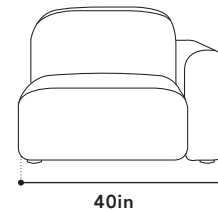

COLOR TORTILLA
MATERIAL BOUCLÉ

CONTENT 90% POLY, 10% RAYON
RUB COUNT <3000

DIMENSIONS

WIDTH 107"
DEPTH 37-68.5"
HEIGHT 27"
WEIGHT CAP 250kg

SEAT HEIGHT 16"
SEAT DEPTH 23-53.5"
LEG HEIGHT 2"
BACKREST HEIGHT 15"

ARMLESS

WIDTH 30"
DEPTH 37"
HEIGHT 27"
PACKAGING SOFT

BOX WIDTH 31"
BOX DEPTH 38"
BOX HEIGHT 28"
BOX WEIGHT 24N | 25.5G

LAF/RAF

WIDTH 40"
DEPTH 37"
HEIGHT 27"
PACKAGING SOFT

BOX WIDTH 41"
BOX DEPTH 38"
BOX HEIGHT 28"
BOX WEIGHT 28N | 29.5G

CHAISE LAF/RAF

WIDTH 37"
DEPTH 68.5"
HEIGHT 27"
PACKAGING SOFT

BOX WIDTH 38"
BOX DEPTH 70"
BOX HEIGHT 28"
BOX WEIGHT 43N | 45G