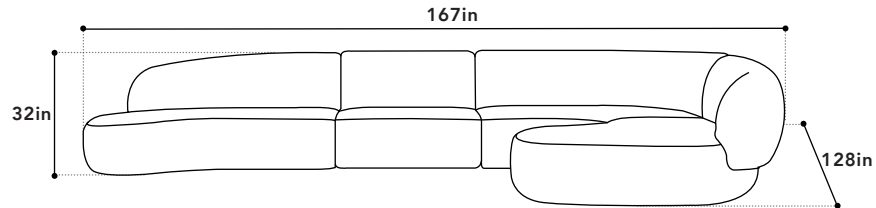

**NO ARM LSF/RSF**

**WIDTH** 67"      **BOX WIDTH** 68"  
**DEPTH** 38-48"      **BOX DEPTH** 50"  
**HEIGHT** 35"      **BOX HEIGHT** 36"  
**PACKAGING** SOFT      **BOX WEIGHT** 50N | 52G

**CHAISE LSF/RSF**

**WIDTH** 60"      **BOX WIDTH** 61"  
**DEPTH** 66"      **BOX DEPTH** 67"  
**HEIGHT** 35"      **BOX HEIGHT** 36"  
**PACKAGING** SOFT      **BOX WEIGHT** 56N | 58G

The 4 piece Moritz sectional is wrapped in a soft textured boucle fabric. This piece features a tight back upholstery in a feminine curved silhouette, creating an elevated look in your space. Also available in an alabaster color option.

**DIMENSIONS**

**WIDTH** 167"  
**DEPTH** 38-128"  
**HEIGHT** 32"  
**WEIGHT CAP** 250kg

**SEAT HEIGHT** 16"  
**SEAT DEPTH** 27"  
**LEG HEIGHT** 2"  
**BACKREST HT** 17"

**ARMLESS**

**WIDTH** 40"  
**DEPTH** 40"  
**HEIGHT** 35"  
**PACKAGING** SOFT