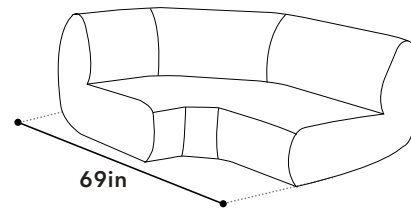

**WIDTH** 60"      **BOX WIDTH** 61"  
**DEPTH** 66"      **BOX DEPTH** 67"  
**HEIGHT** 35"      **BOX HEIGHT** 36"  
**PACKAGING** SOFT      **BOX WEIGHT** 56N | 58G

The 4 piece Moritz sectional is wrapped in a soft textured boucle fabric. This piece features a tight back upholstery in a feminine curved silhouette, creating an elevated look in your space. Also available in an alabaster color option.

**DIMENSIONS**

**WIDTH** 167"  
**DEPTH** 38-128"  
**HEIGHT** 32"  
**WEIGHT CAP** 250kg

**SEAT HEIGHT** 16"  
**SEAT DEPTH** 27"  
**LEG HEIGHT** 2"  
**BACKREST HT** 17"

**ARMLESS**

**WIDTH** 40"  
**DEPTH** 40"  
**HEIGHT** 35"  
**PACKAGING** SOFT

**BOX WIDTH** 41"  
**BOX DEPTH** 41"  
**BOX HEIGHT** 36"  
**BOX WEIGHT** 31N | 33G

**CORNER**

**WIDTH** 40"  
**DEPTH** 40"  
**HEIGHT** 35"  
**PACKAGING** SOFT

**BOX WIDTH** 41"  
**BOX DEPTH** 41"  
**BOX HEIGHT** 36"  
**BOX WEIGHT** 31N | 33G