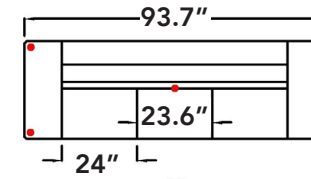

3-seater sofa

color

whiskey

technical details

solid wood frame

webbing suspension

glued, screwed, and stapled joinery