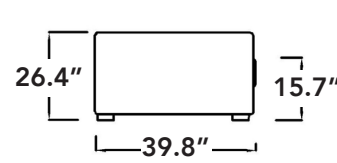

Brixton

3-seater sofa

size

93.7" x 39.8" x 26.4"

packaging details

of boxes 1

qty. / box 1

box size 1 93.7" x 39.76" x 26.37" gw: 57 kg | nw: 54 kg | cuft: - | cbm: -