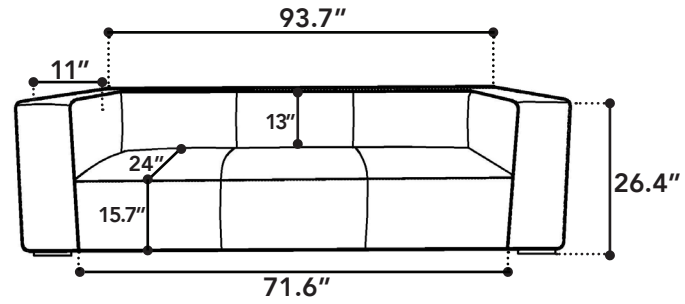

Brixton

3-seater sofa

size

93.7" x 39.8" x 26.4"

packaging details

of boxes 1

qty. / box 1

box size 1 93.7" x 39.76" x 26.37" gw: 57 kg | nw: 54 kg | cuft: - | cbm: -

(Side View)

3-seater sofa

color

whiskey

technical details

solid wood frame

webbing suspension

glued, screwed, and stapled joinery