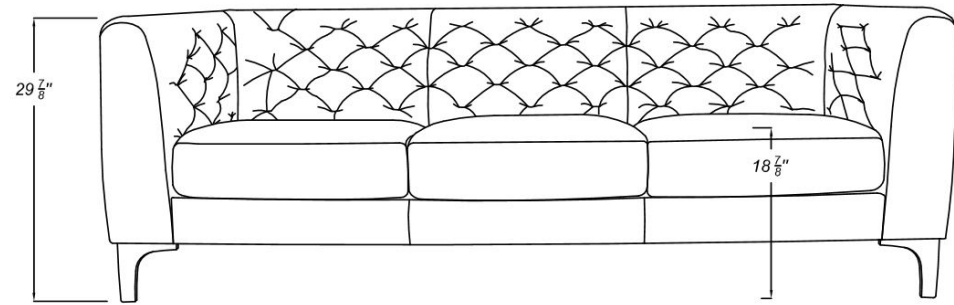

Dalton

sofa

size

90" x 37" x 30"

packaging details

# of boxes	1
qty. / box	1
box size 1	91" x 38" x 31"
gw	59.33 kg
nw	57.11 kg
cuft	45.2
cbm	1.28

sofa

color

vintage black

technical details

leather

solid meranti wood frame

foam seat and back cushions

webbing suspension system

stapled joinery

150 kgs per seat weight capacity