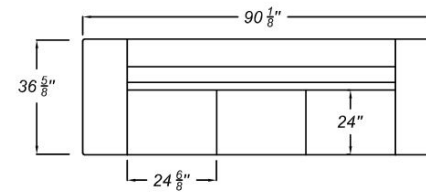

Dalton

sofa

size

90" x 37" x 30"

packaging details

# of boxes	1
qty. / box	1
box size 1	91" x 38" x 31"
gw	59.33 kg
nw	57.11 kg
cuft	45.2
cbm	1.28

sofa

color

vintage black

technical details

leather

solid meranti wood frame

foam seat and back cushions

webbing suspension system

stapled joinery

150 kgs per seat weight capacity