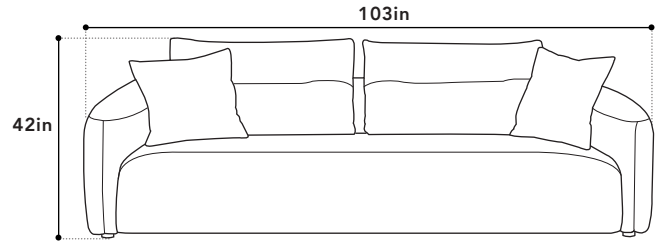

FEATURES

Introducing Filo, available in thyme green or cream textured ultrasuede fabric. Designed for comfort and style, it features two generously sized back pillows ensuring plush support for relaxation. The perfect size for smaller spaces, seats 4 comfortably.

COLOR CREAM **CONTENT** 100% POLYESTER
MATERIAL ULTRASUEDE **RUB COUNT** <59,000

COLOR THYME GREEN **CONTENT** 100% POLYESTER
MATERIAL ULTRASUEDE **RUB COUNT** <59,000

DIMENSIONS

WIDTH 103"
DEPTH 42"
HEIGHT 42"
WEIGHT CAP 250kg

3-SEATER SOFA 1/1

BOX WIDTH 105"
BOX DEPTH 44"
BOX HEIGHT 44"
BOX WEIGHT 55N | 57G
PACKAGING SOFT