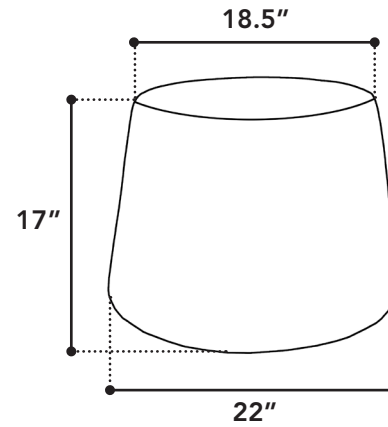

# Rolo

ottoman

size

22" x 22" x 17"

packaging details

# of boxes 1

qty. / box 4

box size 1 -

gw - kg

nw - kg

cuft -

cbm -

dining chair