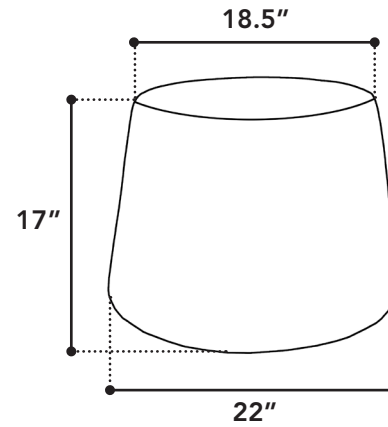

Rolo

ottoman

size

22" x 22" x 17"

packaging details

of boxes 1

qty. / box 4

box size 1 -

gw - kg

nw - kg

cuft -

cbm -

dining chair

color

charcoal grey, heather grey

technical details