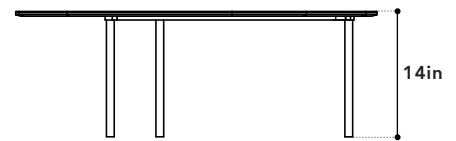

COLOR INDUSTRIAL GREY + CONCRETE GREY
MATERIAL CERAMIC, STEEL
FEATURES SCRATCH, STAIN & HEAT RESISTANT, ANTI FUNGAL, ANTIMICROBIAL, ITALIAN CERAMIC, POWDER COATED - STEEL LEGS & FRAME

SML COFFEE TABLE

WIDTH 31"
DEPTH 22"
HEIGHT 13"
PACKAGING CARTON

SML TABLE TOP 1/2

BOX WIDTH 36"
BOX DEPTH 32"
BOX HEIGHT 3"
BOX WEIGHT -N | -G

SML TABLE BASE 2/2

BOX WIDTH 15"
BOX DEPTH 5"
BOX HEIGHT 3"
BOX WEIGHT -N | -G

LRG COFFEE TABLE

WIDTH 41"
DEPTH 35"
HEIGHT 14"
PACKAGING CARTON

LRG TABLE TOP 1/2

BOX WIDTH 43"
BOX DEPTH 38"
BOX HEIGHT 3"
BOX WEIGHT -N | -G

LRG TABLE BASE 2/2

BOX WIDTH 16"
BOX DEPTH 5"
BOX HEIGHT 3"
BOX WEIGHT -N | -G