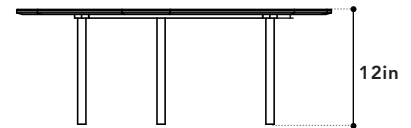

COLOR INDUSTRIAL GREY + CONCRETE GREY
MATERIAL CERAMIC, STEEL
FEATURES SCRATCH, STAIN & HEAT RESISTANT, ANTI FUNGAL, ANTIMICROBIAL, ITALIAN CERAMIC, POWDER COATED - STEEL LEGS & FRAME

SML COFFEE TABLE

WIDTH 31"
DEPTH 22"
HEIGHT 13"
PACKAGING CARTON

SML TABLE TOP 1/2

BOX WIDTH 36"
BOX DEPTH 32"
BOX HEIGHT 3"
BOX WEIGHT -N | -G

SML TABLE BASE 2/2

BOX WIDTH 15"
BOX DEPTH 5"
BOX HEIGHT 3"
BOX WEIGHT -N | -G

LRG COFFEE TABLE

WIDTH 41"
DEPTH 35"
HEIGHT 14"
PACKAGING CARTON

LRG TABLE TOP 1/2

BOX WIDTH 43"
BOX DEPTH 38"
BOX HEIGHT 3"
BOX WEIGHT -N | -G

LRG TABLE BASE 2/2

BOX WIDTH 16"
BOX DEPTH 5"
BOX HEIGHT 3"
BOX WEIGHT -N | -G