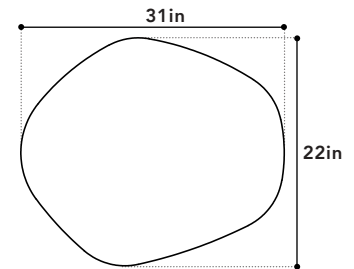

COLOR INDUSTRIAL GREY + CONCRETE GREY
MATERIAL CERAMIC, STEEL
FEATURES SCRATCH, STAIN & HEAT RESISTANT, ANTI FUNGAL, ANTIMICROBIAL, ITALIAN CERAMIC, POWDER COATED - STEEL LEGS & FRAME

SML COFFEE TABLE

WIDTH 31"
DEPTH 22"
HEIGHT 13"
PACKAGING CARTON

SML TABLE TOP 1/2

BOX WIDTH 36"
BOX DEPTH 32"
BOX HEIGHT 3"
BOX WEIGHT -N | -G

SML TABLE BASE 2/2

BOX WIDTH 15"
BOX DEPTH 5"
BOX HEIGHT 3"
BOX WEIGHT -N | -G

LRG COFFEE TABLE

WIDTH 41"
DEPTH 35"
HEIGHT 14"
PACKAGING CARTON

LRG TABLE TOP 1/2

BOX WIDTH 43"
BOX DEPTH 38"
BOX HEIGHT 3"
BOX WEIGHT -N | -G

LRG TABLE BASE 2/2

BOX WIDTH 16"
BOX DEPTH 5"
BOX HEIGHT 3"
BOX WEIGHT -N | -G