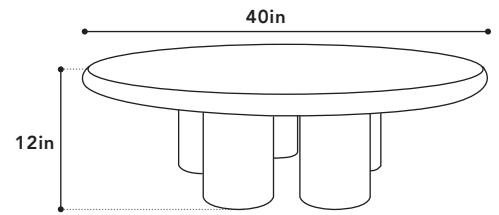

COLOR IVORY TUSK
DUSK BLACK
MATERIAL MICROSKIN
FEATURES STAIN RESISTANT, WATER RESISTANT,
HIGHLY DURABLE, STONE-LIKE QUALITIES

DINING TABLE

WIDTH 40"
DEPTH 40"
HEIGHT 12"
PACKAGING CARTON

TABLE TOP 1/2

BOX WIDTH 44"
BOX DEPTH 44"
BOX HEIGHT 5"
BOX WEIGHT 26N | 35G

TABLE LEGS 2/2

BOX WIDTH 18"
BOX DEPTH 18"
BOX HEIGHT 13.5"
BOX WEIGHT 4.8N | 6.2G