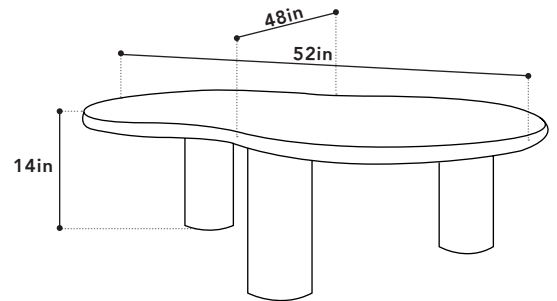

COLOR IVORY TUSK **FEATURES** STAIN RESISTANT, WATER RESISTANT,
MATERIAL MICROSKIN **HIGHLY DURABLE, STONE-LIKE QUALITIES**

COFFEE TABLE

WIDTH 52"
DEPTH 48"
HEIGHT 14"
PACKAGING CARTON

TABLE TOP 1/2

BOX WIDTH 56.3"
BOX DEPTH 52.4"
BOX HEIGHT 4.7"
BOX WEIGHT 38N | 53G

TABLE LEGS 2/2

BOX WIDTH 17.7"
BOX DEPTH 17.7"
BOX HEIGHT 15.4"
BOX WEIGHT 6N | 9.5G