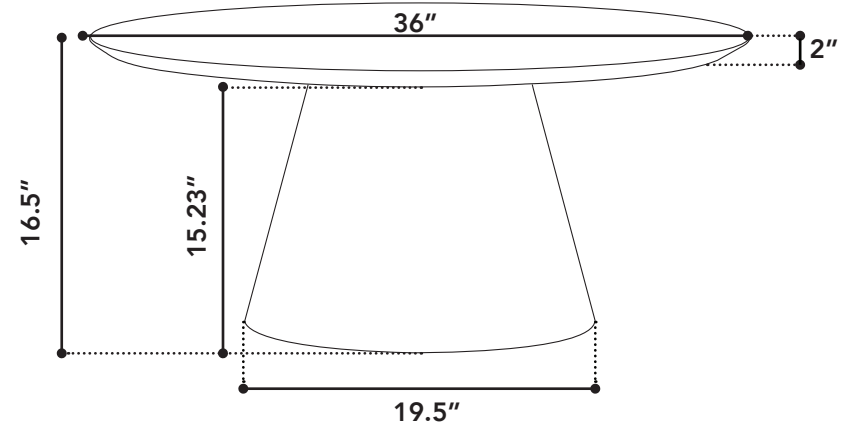

Tower

coffee table

size

36" x 36" x 16.5"

packaging details

of boxes 2

qty. / box 1

box size 1 21" x 22" x 17" gw: - kg | nw: - kg | cuft: 4.55 | cbm:

box size 2 38" x 38" x 3" gw: - kg | nw: - kg | cuft: 2.51 | cbm:

coffee table

color

natural walnut

technical details

veneer on HDF construction

table top height: 1.5"

base width: 20"