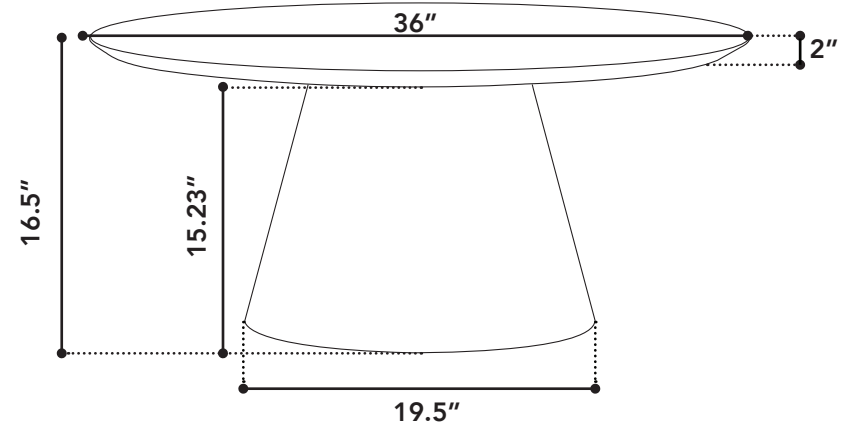

# Tower

coffee table

size

36" x 36" x 16.5"

packaging details

# of boxes 2

qty. / box 1

box size 1 21" x 22" x 17" gw: - kg | nw: - kg | cuft: 4.55 | cbm:

box size 2 38" x 38" x 3" gw: - kg | nw: - kg | cuft: 2.51 | cbm:

coffee table

color

natural walnut

technical details

veneer on HDF construction

table top height: 1.5"

base width: 20"