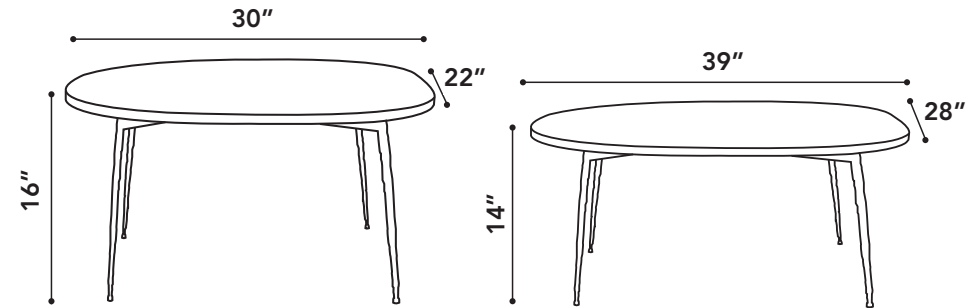

Tuk Tuk

coffee table SMALL

size

30" x 22" x 16"

packaging details

# of boxes	2
qty. / box	1
box size 1	33" x 26" x 3"
box size 2	25" x 19" x 16"
gw	22 kg
nw	19 kg
cuft	6
cbm	0.05

coffee table LARGE

size

39" x 28" x 14"

packaging details

# of boxes	2
qty. / box	1
box size 1	43" x 31" x 3"
box size 2	33" x 19" x 14"
gw	32 kg
nw	29
cuft	7
cbm	0.07

coffee table SMALL, LARGE

color

black, grey

technical details

marquina marble

18mm thick marble top