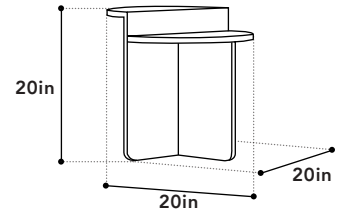

FEATURES

The Elli & Elio collection showcases stunning pieces crafted from natural travertine marble, adding a touch of elegance to any space. Versatile in design, these stunning units can float effortlessly in your living room or serve as stylish nightstands, with both featuring two different shelf heights on each side to creatively display your accessories. Opt for Elio for a smooth circular finish or choose Elli for a sleek, straight-edged look to complement your decor.

COLOR NATURAL **FEATURES** 2-SHELF HEIGHTS, MINIMAL
MATERIAL TRAVERTINE **DESIGN, CIRCULAR/RECTANGULAR SHAPE**

ELIO DIMENSIONS

WIDTH 20"
DEPTH 20"
HEIGHT 20"
PACKAGING CARTON

ELIO SIDE TABLE 1/1

BOX WIDTH 24"
BOX DEPTH 24"
BOX HEIGHT 24"
BOX WEIGHT 23.2N | 25.7G

ELLI DIMENSIONS

WIDTH 24"
DEPTH 14"
HEIGHT 20"
PACKAGING CARTON

ELLI SIDE TABLE 1/1

BOX WIDTH 28"
BOX DEPTH 28"
BOX HEIGHT 20"
BOX WEIGHT 29.4N | 32.1G