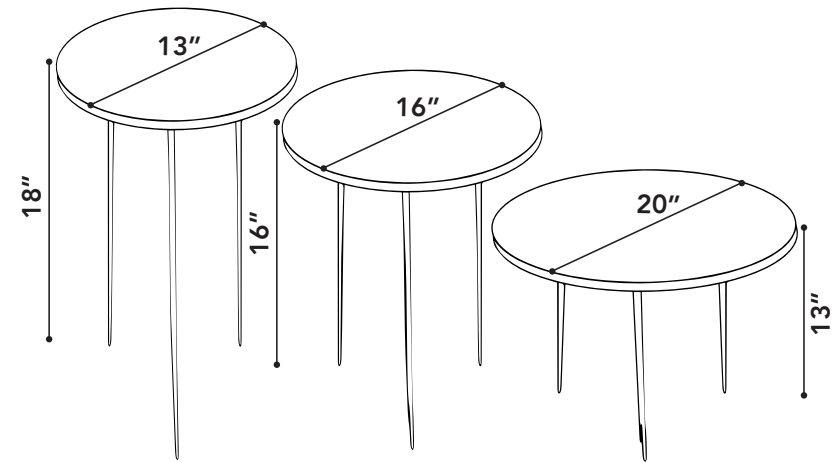

Kaii

end table TALL

size

13" x 13" x 18"

packaging details

# of boxes	2
qty. / box	1
box size 1	15" x 15" x 3"
box size 2	14" x 14" x 19"
gw	7 kg
nw	6 kg
cuft	2
cbm	0.07

end table MEDIUM

size

16" x 16" x 16"

packaging details

# of boxes	2
qty. / box	1
box size 1	18" x 18" x 3"
box size 2	17" x 17" x 17"
gw	9 kg
nw	8 kg
cuft	3
cbm	0.10

end table LOW

size

20" x 20" x 13"

packaging details

# of boxes	2
qty. / box	1
box size 1	22" x 22" x 3"
box size 2	21" x 21" x 13"
gw	13 kg
nw	11 kg
cuft	4.25
cbm	0.12

et TALL, et MEDIUM, et LOW

color

black, grey, white

technical details

- black - marquina spanish marble
- grey - silver italian marble
- white - bianco carrara venato italian marble
- marble has raw edge with pebble like detail
- marble is honed finish, not sealed
- iron black legs