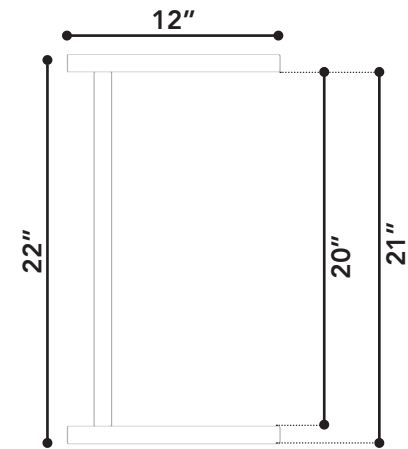

Rookie

end table

size

12"Ø x 22"

packaging details

of boxes 1

qty. / box 1

box size 1 28" x 16" x 17"

gw 8.2 kg

nw 7.1 kg

cuft 4.32

cbm 0.119

end table

color

matte black, matte white

technical details